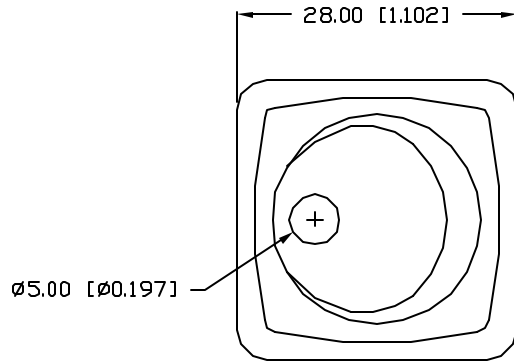

UNCONTROLLED DOCUMENT

PART NUMBER		REV.
CLS-RC11A12250G		A
REV.	E.C.N. NUMBER AND REVISION COMMENTS	DATE
A	E.C.N. #11148.	12.08.06

CHARACTERISTICS	
RATING	25A AT 12VDC
LED COLOR	GREEN
CIRCUIT OPERATION	SPST
NO. OF PINS	3
SWITCH OPERATION	ON-OFF

*UNLESS OTHERWISE SPECIFIED TOLERANCES PER DECIMAL PRECISION ARE: X=±1 (±0.039), X.X=±0.5 (±0.020), X.XX=±0.25 (±0.010), X.XXX=±0.127 (±0.005). LEAD SIZE=±0.05 (±0.002), LEAD LENGTH=±0.75 (±0.030). MIN=+0.00 DECIMAL PRECISION MAX.=+0.00 DECIMAL PRECISION -0.00

UNCONTROLLED DOCUMENT

REV. A	PART NUMBER CLS-RC11A12250G	<p>CONFIDENTIAL INFORMATION</p> <p>THE INFORMATION CONTAINED IN THIS DOCUMENT IS THE PROPERTY OF LUMEX INC. EXCEPT AS SPECIFICALLY AUTHORIZED IN WRITING BY LUMEX INC, THE HOLDER OF THIS DOCUMENT SHALL KEEP ALL INFORMATION CONTAINED HEREIN CONFIDENTIAL AND SHALL PROTECT SAME IN WHOLE OR IN PART FROM DISCLOSURE AND DISSEMINATION TO ALL THIRD PARTIES.</p> <p>RELIABILITY NOTE</p> <p>OUR MANY YEARS OF EXPERIENCE DATA ACCUMULATION INDICATE THAT SOLDER HEAT IS A MAJOR CAUSE OF EARLY AND FUTURE FAILURE. PLEASE PAY ATTENTION TO YOUR SOLDERING PROCESS.</p>	<p>290 E. HELEN ROAD PALATINE, IL 60067-6976 PHONE: +1.847.359.2790 US WEB: www.lumex.com TW WEB: www.lumex.com.tw</p>
ILLUMINATED ROCKER SWITCH, 25A AT 12VDC RATING, GREEN LED, GREEN DIFFUSED LENS.		DRAWN BY: JC CHECKED BY: APPROVED BY:	DATE: 12.08.06 PAGE: 1 OF 1 SCALE: N/A