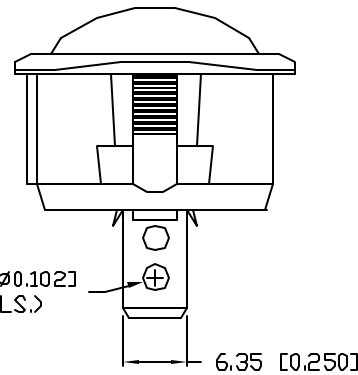

UNCONTROLLED DOCUMENT

PART NUMBER		REV.
CLS-RC11A12250G		A
REV.	E.C.N. NUMBER AND REVISION COMMENTS	DATE
A	E.C.N. #11148.	12.08.06

CHARACTERISTICS	
RATING	25A AT 12VDC
LED COLOR	GREEN
CIRCUIT OPERATION	SPST
NO. OF PINS	3
SWITCH OPERATION	ON-OFF

*UNLESS OTHERWISE SPECIFIED TOLERANCES PER DECIMAL PRECISION ARE: X=±1 (±0.039), X.X=±0.5 (±0.020), X.XX=±0.25 (±0.010), X.XXX=±0.127 (±0.005). LEAD SIZE=±0.05 (±0.002), LEAD LENGTH=±0.75 (±0.030). MIN=+0.00 DECIMAL PRECISION MAX.=+0.00 DECIMAL PRECISION -0.00

UNCONTROLLED DOCUMENT

REV. A	PART NUMBER CLS-RC11A12250G	<p>CONFIDENTIAL INFORMATION</p> <p>THE INFORMATION CONTAINED IN THIS DOCUMENT IS THE PROPERTY OF LUMEX INC. EXCEPT AS SPECIFICALLY AUTHORIZED IN WRITING BY LUMEX INC, THE HOLDER OF THIS DOCUMENT SHALL KEEP ALL INFORMATION CONTAINED HEREIN CONFIDENTIAL AND SHALL PROTECT SAME IN WHOLE OR IN PART FROM DISCLOSURE AND DISSEMINATION TO ALL THIRD PARTIES.</p> <p>RELIABILITY NOTE</p> <p>OUR MANY YEARS OF EXPERIENCE DATA ACCUMULATION INDICATE THAT SOLDER HEAT IS A MAJOR CAUSE OF EARLY AND FUTURE FAILURE. PLEASE PAY ATTENTION TO YOUR SOLDERING PROCESS.</p>	<p>290 E. HELEN ROAD PALATINE, IL 60067-6976 PHONE: +1.847.359.2790 US WEB: www.lumex.com TW WEB: www.lumex.com.tw</p>
ILLUMINATED ROCKER SWITCH, 25A AT 12VDC RATING, GREEN LED, GREEN DIFFUSED LENS.		DRAWN BY: JC CHECKED BY: APPROVED BY:	DATE: 12.08.06 PAGE: 1 OF 1 SCALE: N/A