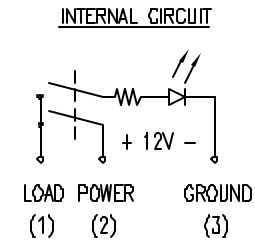

UNCONTROLLED DOCUMENT

PART NUMBER		REV.
CLS-RC11A12250G		A
REV.	E.C.N. NUMBER AND REVISION COMMENTS	DATE
A	E.C.N. #11148.	12.08.06

CHARACTERISTICS	
RATING	25A AT 12VDC
LED COLOR	GREEN
CIRCUIT OPERATION	SPST
NO. OF PINS	3
SWITCH OPERATION	ON-OFF

*UNLESS OTHERWISE SPECIFIED TOLERANCES PER DECIMAL PRECISION ARE: X=±1 (±0.039), X.X=±0.5 (±0.020), X.XX=±0.25 (±0.010), X.XXX=±0.127 (±0.005). LEAD SIZE=±0.05 (±0.002), LEAD LENGTH=±0.75 (±0.030). MIN=+0.00 DECIMAL PRECISION MAX.=+0.00 DECIMAL PRECISION -0.00

UNCONTROLLED DOCUMENT

REV. A	PART NUMBER CLS-RC11A12250G	<p>CONFIDENTIAL INFORMATION</p> <p>THE INFORMATION CONTAINED IN THIS DOCUMENT IS THE PROPERTY OF LUMEX INC. EXCEPT AS SPECIFICALLY AUTHORIZED IN WRITING BY LUMEX INC, THE HOLDER OF THIS DOCUMENT SHALL KEEP ALL INFORMATION CONTAINED HEREIN CONFIDENTIAL AND SHALL PROTECT SAME IN WHOLE OR IN PART FROM DISCLOSURE AND DISSEMINATION TO ALL THIRD PARTIES.</p> <p>RELIABILITY NOTE</p> <p>OUR MANY YEARS OF EXPERIENCE DATA ACCUMULATION INDICATE THAT SOLDER HEAT IS A MAJOR CAUSE OF EARLY AND FUTURE FAILURE. PLEASE PAY ATTENTION TO YOUR SOLDERING PROCESS.</p>	<p>290 E. HELEN ROAD PALATINE, IL 60067-6976 PHONE: +1.847.359.2790 US WEB: www.lumex.com TW WEB: www.lumex.com.tw</p>
ILLUMINATED ROCKER SWITCH, 25A AT 12VDC RATING, GREEN LED, GREEN DIFFUSED LENS.		DRAWN BY: JC CHECKED BY: APPROVED BY:	DATE: 12.08.06 PAGE: 1 OF 1 SCALE: N/A