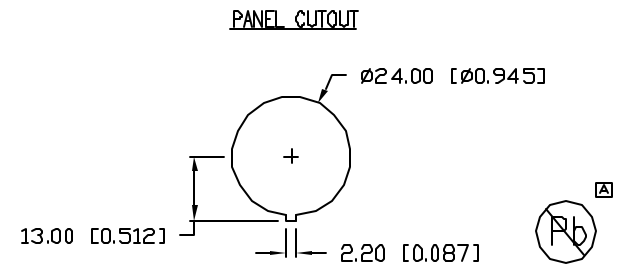

UNCONTROLLED DOCUMENT

PART NUMBER		REV.
CLS-RC11A12250G		A
REV.	E.C.N. NUMBER AND REVISION COMMENTS	DATE
A	E.C.N. #11148.	12.08.06

CHARACTERISTICS	
RATING	25A AT 12VDC
LED COLOR	GREEN
CIRCUIT OPERATION	SPST
NO. OF PINS	3
SWITCH OPERATION	ON-OFF

*UNLESS OTHERWISE SPECIFIED TOLERANCES PER DECIMAL PRECISION ARE: X=±1 (±0.039), X.X=±0.5 (±0.020), X.XX=±0.25 (±0.010), X.XXX=±0.127 (±0.005). LEAD SIZE=±0.05 (±0.002), LEAD LENGTH=±0.75 (±0.030). MIN=+0.00 DECIMAL PRECISION MAX.=+0.00 DECIMAL PRECISION -0.00

UNCONTROLLED DOCUMENT

REV. A	PART NUMBER CLS-RC11A12250G	<p>CONFIDENTIAL INFORMATION</p> <p>THE INFORMATION CONTAINED IN THIS DOCUMENT IS THE PROPERTY OF LUMEX INC. EXCEPT AS SPECIFICALLY AUTHORIZED IN WRITING BY LUMEX INC, THE HOLDER OF THIS DOCUMENT SHALL KEEP ALL INFORMATION CONTAINED HEREIN CONFIDENTIAL AND SHALL PROTECT SAME IN WHOLE OR IN PART FROM DISCLOSURE AND DISSEMINATION TO ALL THIRD PARTIES.</p> <p>RELIABILITY NOTE</p> <p>OUR MANY YEARS OF EXPERIENCE DATA ACCUMULATION INDICATE THAT SOLDER HEAT IS A MAJOR CAUSE OF EARLY AND FUTURE FAILURE. PLEASE PAY ATTENTION TO YOUR SOLDERING PROCESS.</p>	<p>290 E. HELEN ROAD PALATINE, IL 60067-6976 PHONE: +1.847.359.2790 US WEB: www.lumex.com TW WEB: www.lumex.com.tw</p>
ILLUMINATED ROCKER SWITCH, 25A AT 12VDC RATING, GREEN LED, GREEN DIFFUSED LENS.		DRAWN BY: JC CHECKED BY: APPROVED BY:	DATE: 12.08.06 PAGE: 1 OF 1 SCALE: N/A