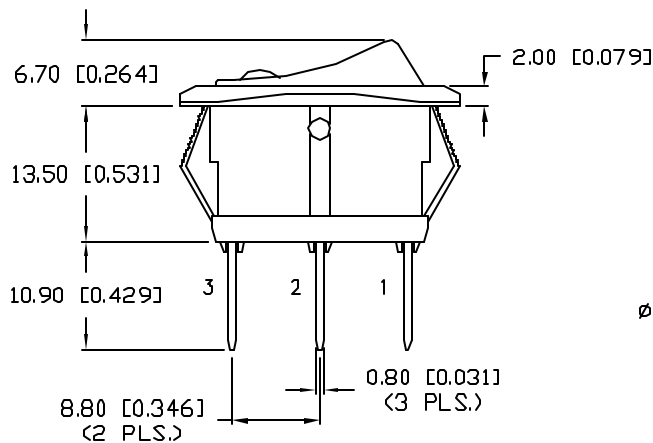

UNCONTROLLED DOCUMENT

PART NUMBER		REV.
CLS-RC11A12250G		A
REV.	E.C.N. NUMBER AND REVISION COMMENTS	DATE
A	E.C.N. #11148.	12.08.06

CHARACTERISTICS	
RATING	25A AT 12VDC
LED COLOR	GREEN
CIRCUIT OPERATION	SPST
NO. OF PINS	3
SWITCH OPERATION	ON-OFF

*UNLESS OTHERWISE SPECIFIED TOLERANCES PER DECIMAL PRECISION ARE: X=±1 (±0.039), X.X=±0.5 (±0.020), X.XX=±0.25 (±0.010), X.XXX=±0.127 (±0.005). LEAD SIZE=±0.05 (±0.002), LEAD LENGTH=±0.75 (±0.030). MIN=+0.00 DECIMAL PRECISION MAX.=+0.00 DECIMAL PRECISION -0.00

UNCONTROLLED DOCUMENT

REV. A	PART NUMBER CLS-RC11A12250G	<p>CONFIDENTIAL INFORMATION</p> <p>THE INFORMATION CONTAINED IN THIS DOCUMENT IS THE PROPERTY OF LUMEX INC. EXCEPT AS SPECIFICALLY AUTHORIZED IN WRITING BY LUMEX INC, THE HOLDER OF THIS DOCUMENT SHALL KEEP ALL INFORMATION CONTAINED HEREIN CONFIDENTIAL AND SHALL PROTECT SAME IN WHOLE OR IN PART FROM DISCLOSURE AND DISSEMINATION TO ALL THIRD PARTIES.</p> <p>RELIABILITY NOTE</p> <p>OUR MANY YEARS OF EXPERIENCE DATA ACCUMULATION INDICATE THAT SOLDER HEAT IS A MAJOR CAUSE OF EARLY AND FUTURE FAILURE. PLEASE PAY ATTENTION TO YOUR SOLDERING PROCESS.</p>	<p>290 E. HELEN ROAD PALATINE, IL 60067-6976 PHONE: +1.847.359.2790 US WEB: www.lumex.com TW WEB: www.lumex.com.tw</p>
ILLUMINATED ROCKER SWITCH, 25A AT 12VDC RATING, GREEN LED, GREEN DIFFUSED LENS.		DRAWN BY: JC CHECKED BY: APPROVED BY:	DATE: 12.08.06 PAGE: 1 OF 1 SCALE: N/A