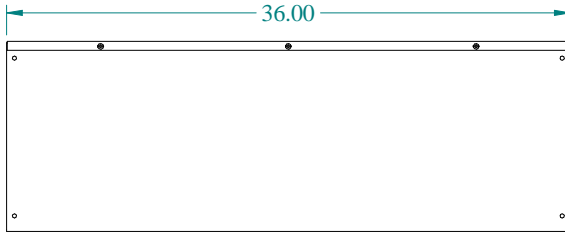

# PART No. CWST1236NK

for more information visit  
[www.hammfg.com](http://www.hammfg.com)

Data subject to change without notice

Isometric drawing Not to Scale

ISOMETRIC VIEW

TOP VIEW

SIDE VIEW

FRONT VIEW

SIDE VIEW

BACK VIEW

BOTTOM VIEW