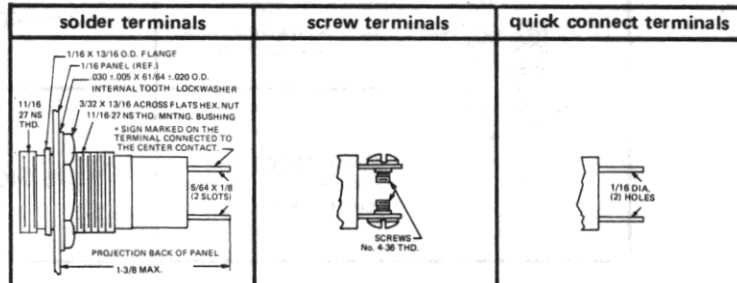

BASE PART NUMBERS

105-125VAC-DC* 110-125VAC† 210-250VAC-DC†	26-0408-11-341 26-0463-11-311 26-9463-11-361	26-1308-11-341 26-1363-11-311 26-9363-11-361	26-5708-11-341 26-5763-11-311 26-5863-11-361

CAP PART NUMBERS

VOLTAGES

COMPLETE ASSEMBLY PART NUMBERS

26-1131-300 stovetube transparent	105-125V AC-DC	26-0408-1131-341	26-1308-1131-341	26-5708-1131-341
	110-125 VAC	26-0463-1131-311	26-1363-1131-311	26-5763-1131-311
	210-250V AC-DC	26-9463-1131-361	26-9363-1131-361	26-5863-1131-361
26-1191-300 stovetube internal fluting	105-125V AC-DC	26-0408-1191-341	26-1308-1191-341	26-5708-1191-341
	110-125 VAC	26-0463-1191-311	26-1363-1191-311	26-5763-1191-311
	210-250V AC-DC	26-9463-1191-361	26-9363-1191-361	26-5863-1191-361

Part numbers shown in gray are normally in inventory at your Dialight Distributor.

* Standard brightness
† High brightness

85 SERIES
169 SERIES

WITH SCREW-ON LENS CAPS