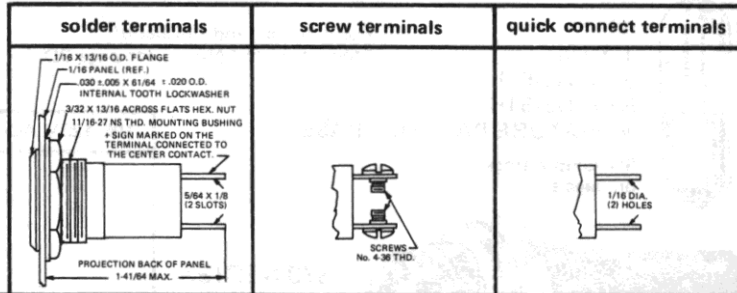

Miniature Neon Indicators WITH BUILT-IN RESISTOR

For materials and finishes of products in this group, see page 53D.

FOR MOUNTING IN 11/16" CLEARANCE HOLE WITH SCREW-IN LENS CAPS

T-3 1/4
B1A (NE-51)
B2A (NE-51H)
MINIATURE BAYONET BASE

See lamp ratings on page L.

26 SERIES

BASE PART NUMBERS

105-125VAC-DC* 110-125VAC† 210-250VAC-DC†	26-0408-11-341 26-0463-11-311 26-9463-11-361	26-1308-11-341 26-1363-11-311 26-9363-11-361	26-5708-11-341 26-5763-11-311 26-5863-11-361
---	--	--	--

CAP PART NUMBERS

VOLTAGES

COMPLETE ASSEMBLY PART NUMBERS

<p>26-1131-300 stovetube transparent</p>	105-125V AC-DC	26-0408-1131-341	26-1308-1131-341	26-5708-1131-341
	110-125 VAC	26-0463-1131-311	26-1363-1131-311	26-5763-1131-311
	210-250V AC-DC	26-9463-1131-361	26-9363-1131-361	26-5863-1131-361
<p>26-1191-300 stovetube internal fluting</p>	105-125V AC-DC	26-0408-1191-341	26-1308-1191-341	26-5708-1191-341
	110-125 VAC	26-0463-1191-311	26-1363-1191-311	26-5763-1191-311
	210-250V AC-DC	26-9463-1191-361	26-9363-1191-361	26-5863-1191-361